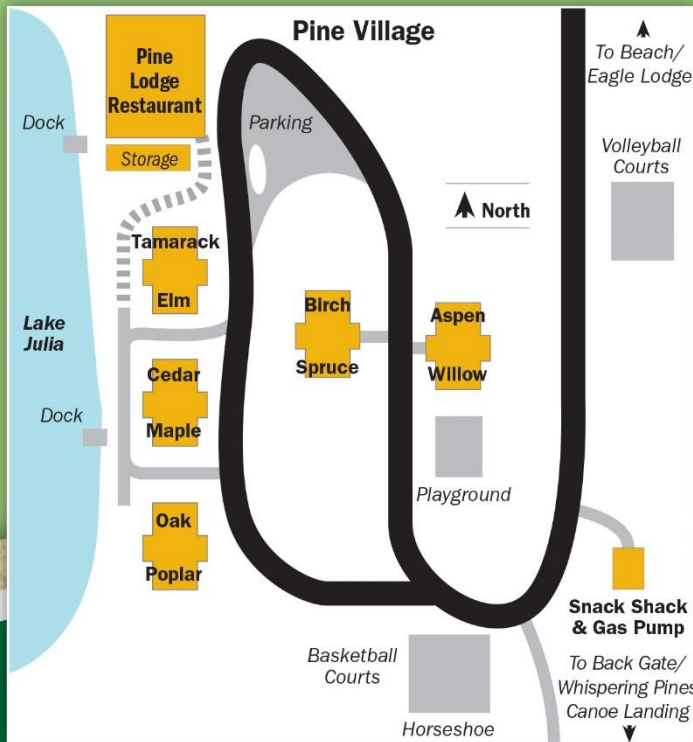

PROPERTY MAPS

HEARTWOOD®

CONFERENCE CENTER & RETREAT

N10884 Hoinville Rd., Trego, WI 54888
 Phone: 715-466-6300 • Fax: 715-466-6306
 Call toll-free: 800-577-4848 • heartwoodconferencecenter.com