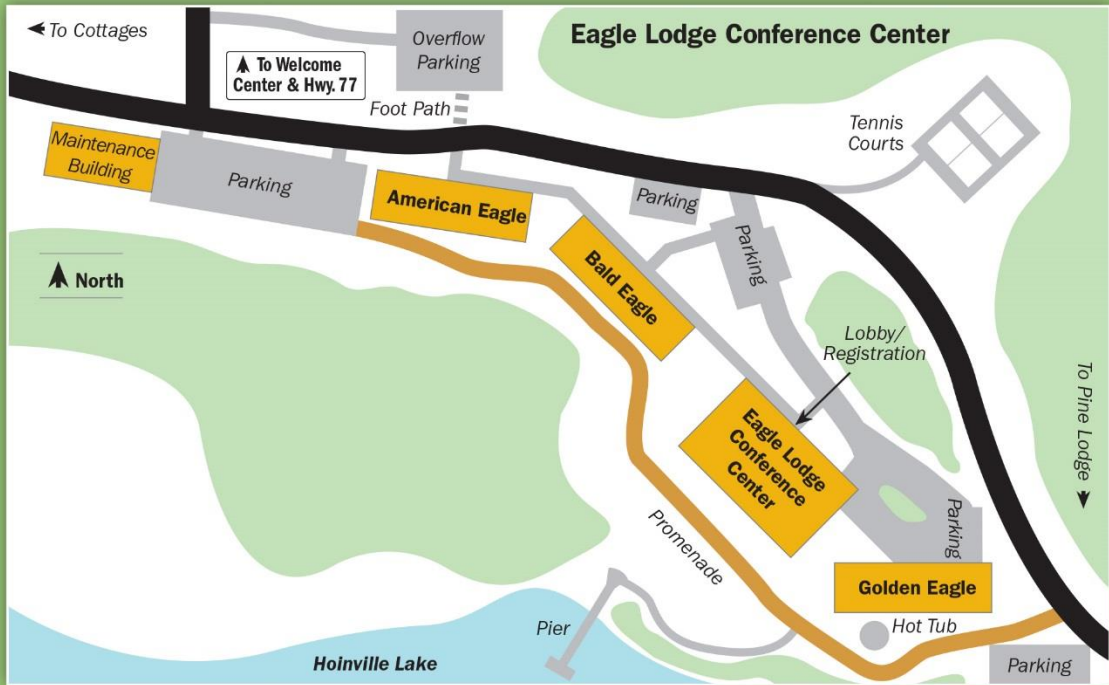

All trails open seasonally to hiking and biking.

N10884 Hoinville Rd., Trego, WI 54888  
 Phone: 715-466-6300 • Fax: 715-466-6306  
 Call toll-free: 800-577-4848 • [heartwoodconferencecenter.com](http://heartwoodconferencecenter.com)