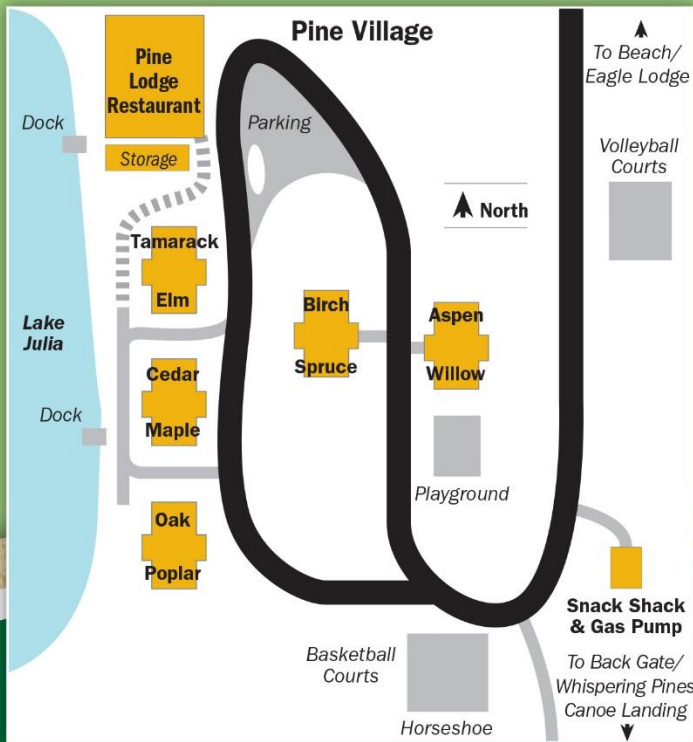

All trails open seasonally to hiking and biking.

N10884 Hoinville Rd., Trego, WI 54888  
 Phone: 715-466-6300 • Fax: 715-466-6306  
 Call toll-free: 800-577-4848 • [heartwoodconferencecenter.com](http://heartwoodconferencecenter.com)